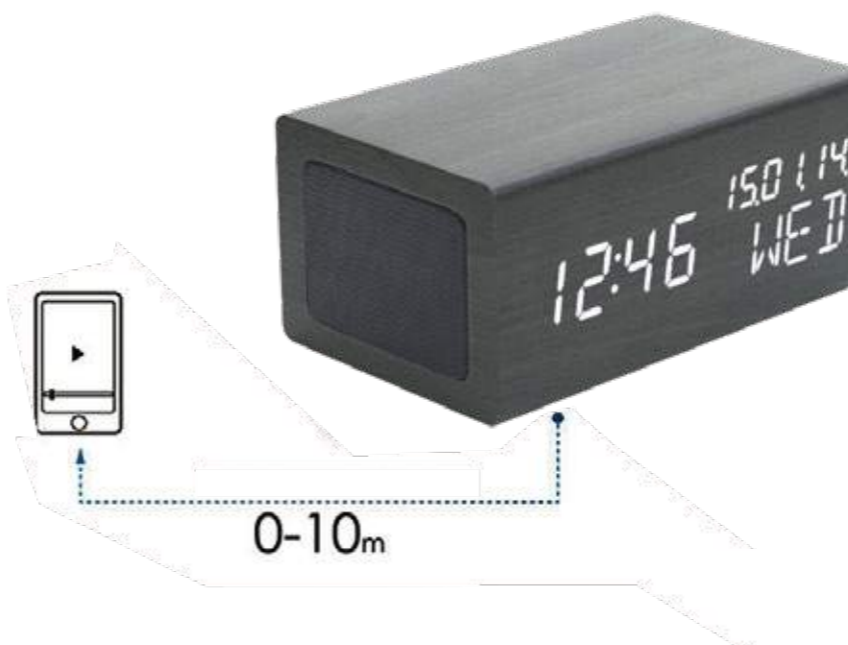

Meas: 40*38*34 CM 30pcs/ctn

GW/NW: 16.5KGS/5.5KGS

EC-W046

Size: 15*7.4*7.1 CM

Material: MDF+PVC

Power: USB cable (incl.)

Function/ feature:

- 1) Time, alarm, date
- 2) Humidity, temperature display
- 3) Voice controlled (power saving)
- 4) 3 group of alarm setting
- 5) 18:00-07:00 half luminance and 3 luminance to set (L1—L2—L3)
- 6) LED brightness adjustment and day/ night mode
- 7) Time memory function
- 8) Bluetooth speaker

Meas: 40*38*34 CM 30pcs/ctn

GW/NW: 16.5KGS/15.5KGS

EC-W047

Size: 15*7.4*7.1 CM

Material: MDF+PVC

Power: USB cable (incl.)

Function/ feature:

- 1) Time, alarm, date
- 2) Calendar, temperature display
- 3) Voice controlled (power saving)
- 4) 3 group of alarm setting
- 5) 18:00-07:00 half luminance and 3 luminance to set (L1—L2—L3)
- 6) LED brightness adjustment and day/ night mode
- 7) Time memory function
- 8) Bluetooth speaker

Meas: 40*38*34 CM 30pcs/ctn

GW/NW: 16.5KGS/15.5KGS

EC-W048

Size: 15*7*9 CM
 Material: MDF+PVC
 Power: USB cable (incl.)
 Function/ feature:
 1) Time, alarm, date
 2) Temperature, humidity display
 3) Voice controlled(power saving)
 4) 3 group of alarm setting
 5) 18:00-07:00 half luminance and 3 luminance to set (L1—L2—L3)
 6) LED brightness adjustment and day/ night mode
 7) Time memory function
 8) Qi wireless charger pad
 9) Bluetooth speaker
 Meas: 40*38*34 CM 30pcs/ctn
 GWINW: 17KGS/16KGS