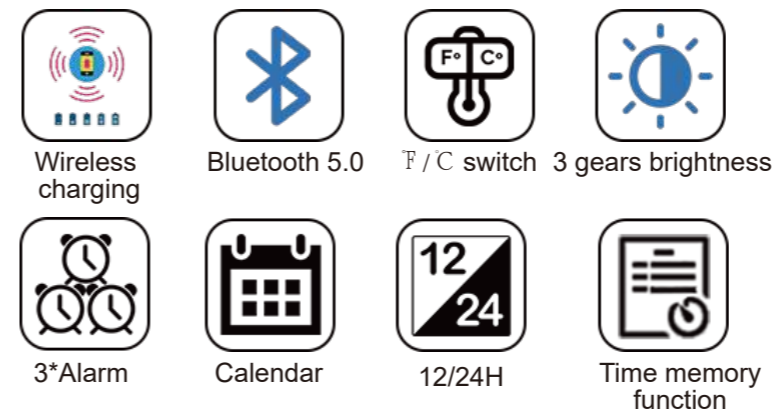

EC-W111

Size: 22*10*7 CM
Material: Bamboo+Acrylic
Power: Type-C USB cable (incl.)
Function/ feature:
1) Time, calendar display
2) One group of alarm setting
3) Snooze function 5 minutes
4) Voice controlled (power saving)
5) 18:00-07:00 half luminance and 3 luminance to set (L1—L2—L3)
6) LED brightness adjustment and day/ night mode
7) Time memory function
8) Qi wireless charger pad
9) Bluetooth speaker
Meas: 58*39.5*32 CM 18pcs/ctn
GWINW: 13.80KGS/10.62KGS

EC-W112

Size: 15.5*9.5*7 CM
Material: Bamboo+Acrylic
Power: Type-C USB cable (incl.)
Function/ feature:
1) Time, alarm,calendar
2) Temperature display
3) Voice controlled (power saving)
4) 3 group of alarm setting
5) 18:00-07:00 half luminance and 3 luminance to set (L1—L2—L3)
6) LED brightness adjustment and day/ night mode
7) Time memory function
8) Qi wireless charger pad
9) Bluetooth speaker
Meas: 54.5*39*19 CM 30pcs/ctn
GWINW: 12.00KGS/11.30KGS