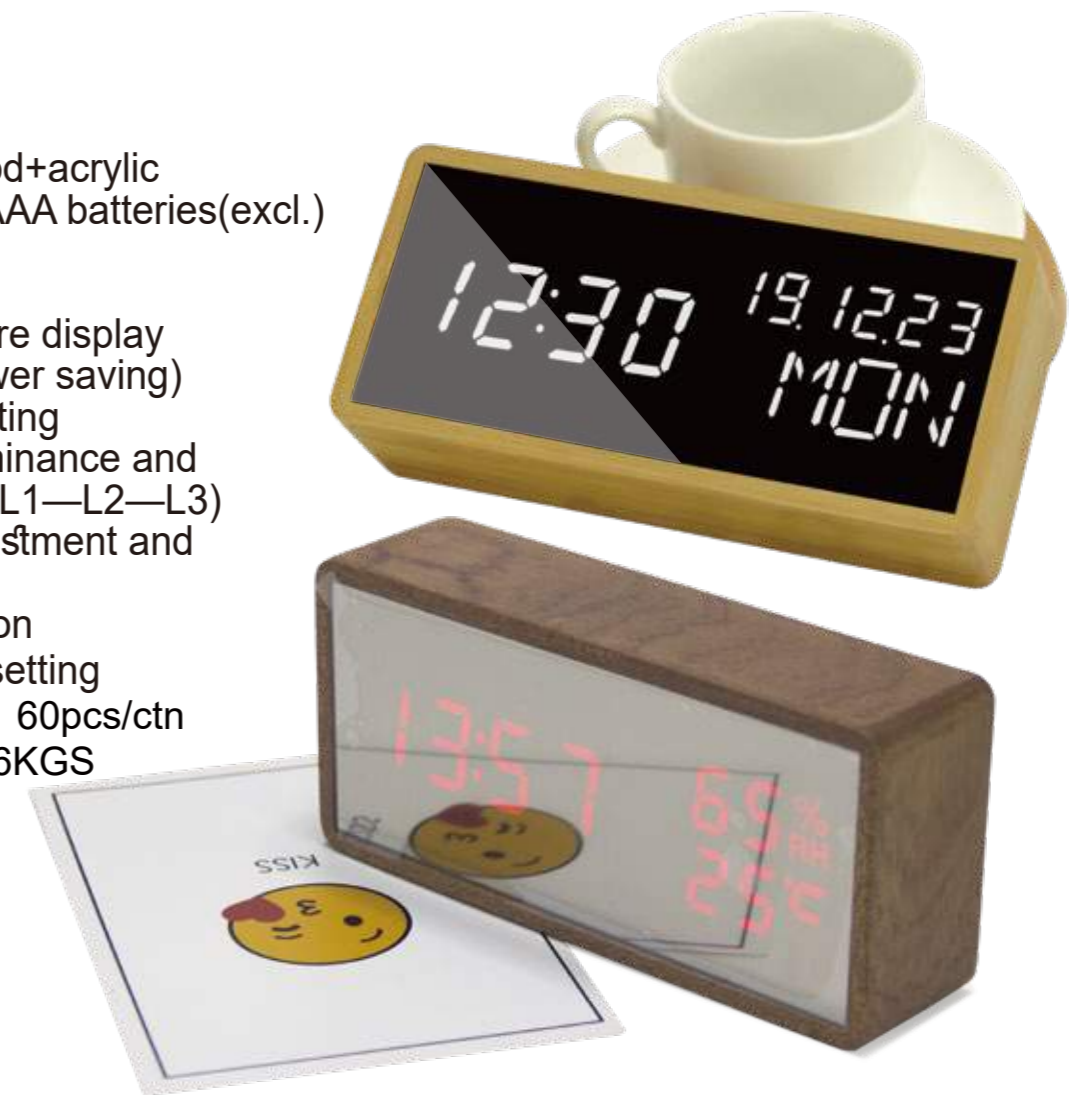

EC-W023B

Size: 15*4.5*7.1 CM

Material: Bamboo/ wood+acrylic

Power: USB cable/ 4*AAA batteries(excl.)

Function/ feature:

- 1) Time, alarm, date
- 2) Humidity, temperature display
- 3) Voice controlled(power saving)
- 4) 3 group of alarm setting
- 5) 18:00-07:00 half luminance and 3 luminance to set (L1—L2—L3)
- 6) LED brightness adjustment and day/ night mode
- 7) Time memory function
- 8) Working day alarm setting

Meas: 53*30*38 CM 60pcs/ctn

GW/NW: 13.6KGS/12.6KGS

EC-W024B

Size: 14.8*4.2*7 CM

Material: Bamboo/ wood+acrylic

Power: USB cable/ 4*AAA batteries(excl.)

Function/ feature:

- 1) Time, alarm, date
- 2) Humidity, temperature display
- 3) Voice controlled(power saving)
- 4) 3 group of alarm setting
- 5) 18:00-07:00 half luminance and 3 luminance to set (L1—L2—L3)
- 6) LED brightness adjustment and day/ night mode
- 7) Time memory function
- 8) Working day alarm setting

Meas: 53*30*38 CM 60pcs/ctn

GW/NW: 13.6KGS/12.6KGS

EC-W027B

Size: 15*8*7 CM

Material: Bamboo/ wood+acrylic

Power: USB cable/ 4*AAA batteries(excl.)

Function/ feature:

- 1) Time, alarm, date
- 2) Humidity, temperature display
- 3) Voice controlled(power saving)
- 4) 3 group of alarm setting
- 5) 18:00-07:00 half luminance and 3 luminance to set (L1—L2—L3)
- 6) LED brightness adjustment and day/ night mode
- 7) Time memory function
- 8) Working day alarm setting

Meas: 36*44.5*26 CM 30pcs/ctn

GW/NW: 8.7KGS/7.7KGS

EC-W035B

Size: 15*4.5*7 CM

Material: Bamboo/ wood+acrylic

Power: USB cable/ 4*AAA batteries(excl.)

Function/ feature:

- 1) Time, alarm, date
- 2) Humidity, temperature display
- 3) Voice controlled(power saving)
- 4) 3 group of alarm setting
- 5) 18:00-07:00 half luminance and 3 luminance to set (L1—L2—L3)
- 6) LED brightness adjustment and day/ night mode
- 7) Time memory function