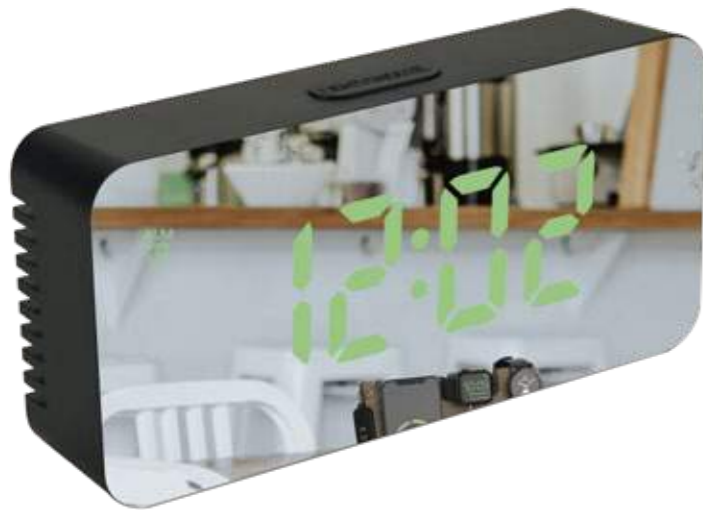

EC-3622L

Size: 14.8*7.7*3.5 CM
Material: ABS+PC
Power: 3*AAA batteries (excl.)/
USB cable (incl.)
IC operating temperature rang:
-10°C~50°C (14°F~122°F)
Function/ feature:
1) Time, date, 12/24 hours format
2) Brightness control(L1-L2-L3)
3) Alarm, snooze
Meas: 48*38*36 CM   80pcs/ctn
GW/NW: 13.8KGS/ 12.5KGS