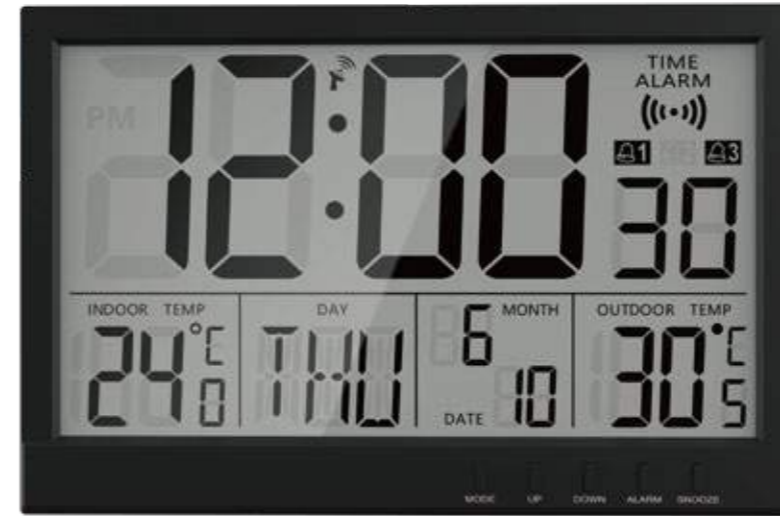

EM-D001

Indoor&outdoor temp.