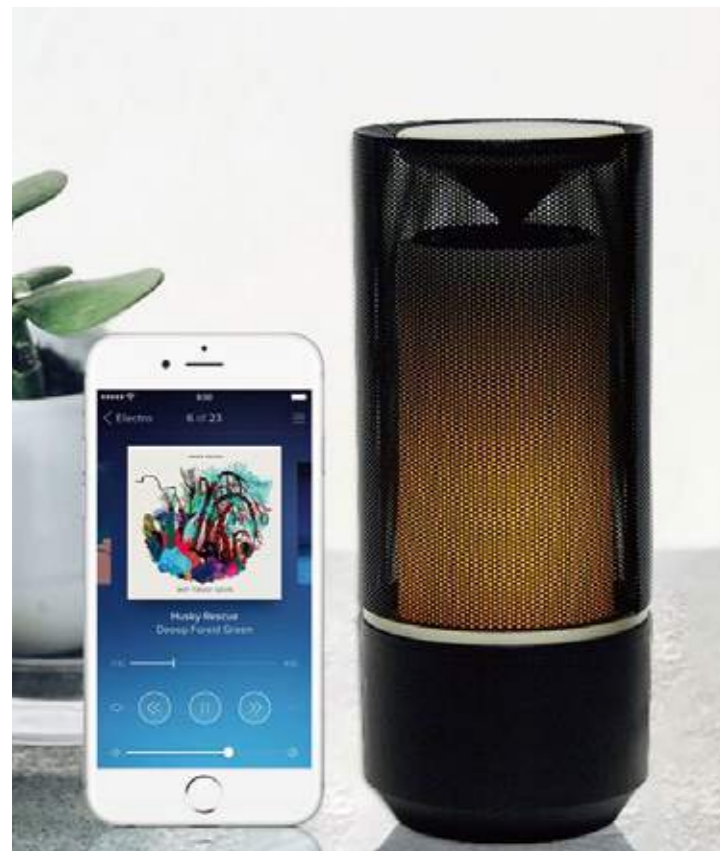

EM-BT04

Bluetooth Flame LED Speaker

Size: 8.35*8.35*20 CM (L*W*H)
Color: customized
Accessories: Micro USB charging cable*1,
User's manual*1
Giftbox size: 111*105*245 mm (L*W*H)
QTY: 20PCS/CTN
N.W.: 7.4KGS
G.W.: 10.5KGS
Carton size: 54.3*22.2*48.2 CM

Bluetooth: JL6928 V5.0
Material: ABS plastic+metal grille
Power: 5W
Frequency: 20HZ-20KHZ
SNR: ≥75db
Distortion: ≤0.1%
Charge voltage: 5V
Battery: 3.7V/1200MAH
Speaker: 5W/4Ω/52mm
Distance: 10 M
Support: Bluetooth+LED