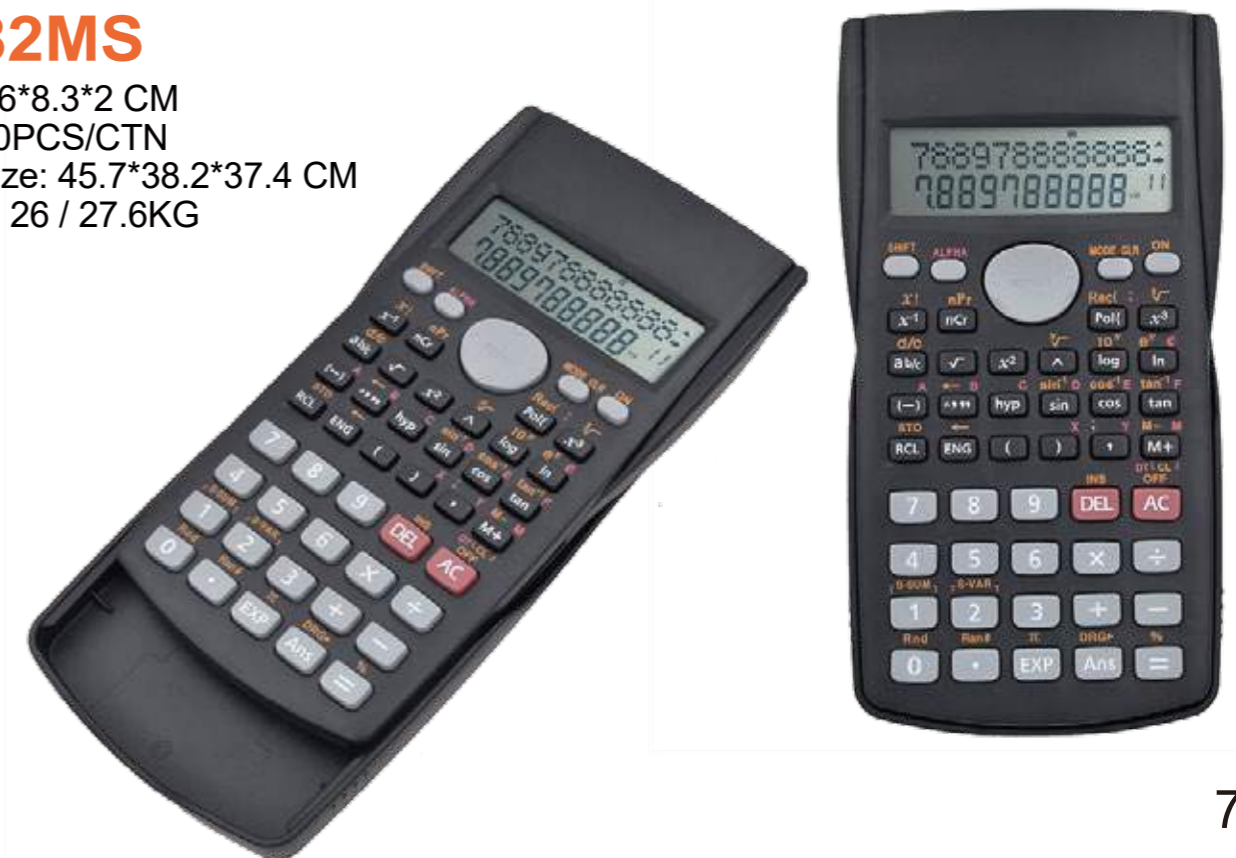

EC-82MS

Size: 15.6*8.3*2 CM
QTY: 150PCS/CTN
Carton size: 45.7*38.2*37.4 CM
NW/GW: 26 / 27.6KG