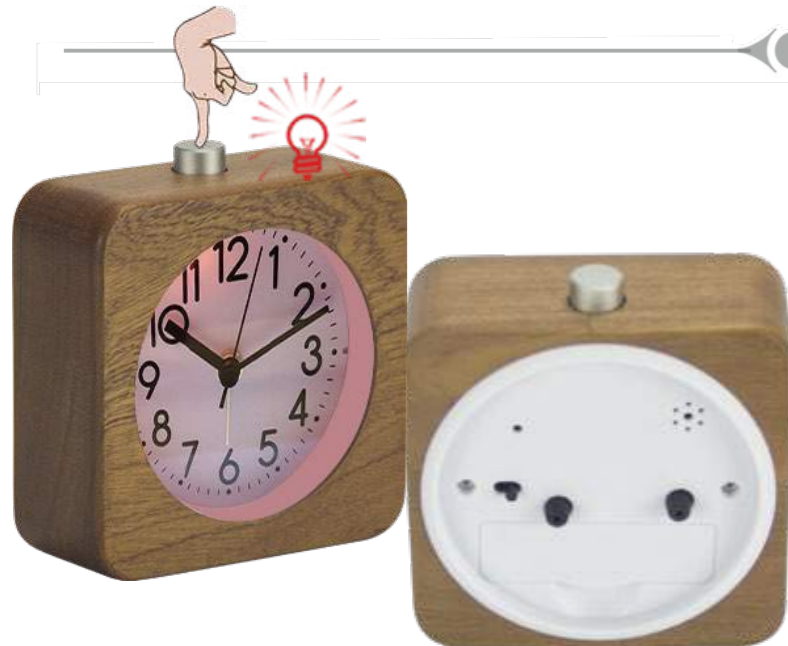

QUARTZ ALARM CLOCK

EC-W071

Size: 9.5*4.5*10 CM
 Material: Solid wood
 Power: 1*AA battery (excl.)
 Color: Light brown/ dark brown
 Function/ feature:
 1) Time, alarm
 2) With LED back light
 3) Sweep movement (Taiwan movement)
 Meas: 35*29.5*24.5 CM 30pcs/ctn
 GW/NW: 7KGS/ 6KGS

EC-W072

Size: 9.5*4.5*10 CM
 Material: Solid wood
 Power: 1*AA battery (excl.)
 Color: Light brown/ dark brown
 Function/ feature:
 1) Time, alarm
 2) With LED back light
 3) Sweep movement (Taiwan movement)
 Meas: 35*29.5*24.5 CM 30pcs/ctn
 GW/NW: 7KGS/ 6KGS

EC-W078

Size: 9.5*4*10 CM
 Material: Solid wood
 Power: 1*AA battery (excl.)
 Color: Light brown/ dark brown
 Function/ feature:
 1) Time, alarm
 2) With LED back light
 3) Sweep movement (Taiwan movement)
 Meas: 35*29.5*24.5 CM 30pcs/ctn
 GW/NW: 7KGS/ 6KGS

EC-W075

Size: 20.5*6*11 CM
 Material: Solid wood
 Power: 1*AA battery (excl.)
 Color: Light brown/ dark brown
 Function/ feature:
 1) Time, alarm
 2) With LED back light
 3) Sweep movement (Taiwan movement)
 Meas: 48*33.5*33.5 CM 20pcs/ctn
 GW/NW: 7.6KGS/ 6.8KGS