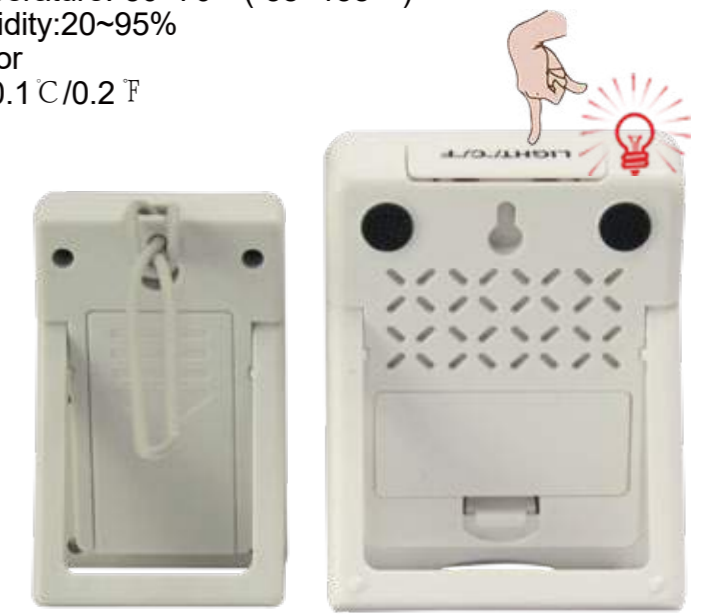

EC-5566RFTH

Wireless Indoor & Outdoor Thermometer Hygrometer

Size: 9.5*7.3*2.5 CM

Power: 2*AAA alkaline batteries (excl.)

Weight: 170g

Function/ feature

1) Max 3 outdoor sensor
2) Indoor temperature: -10~60°C (14~140°F)
3) Indoor humidity: 20~95%
4) Outdoor temperature: -50~70°C (-58~158°F)
5) Outdoor humidity: 20~95%
6) Trend indicator
7) Resolution: 0.1°C/0.2°F
8) Backlight