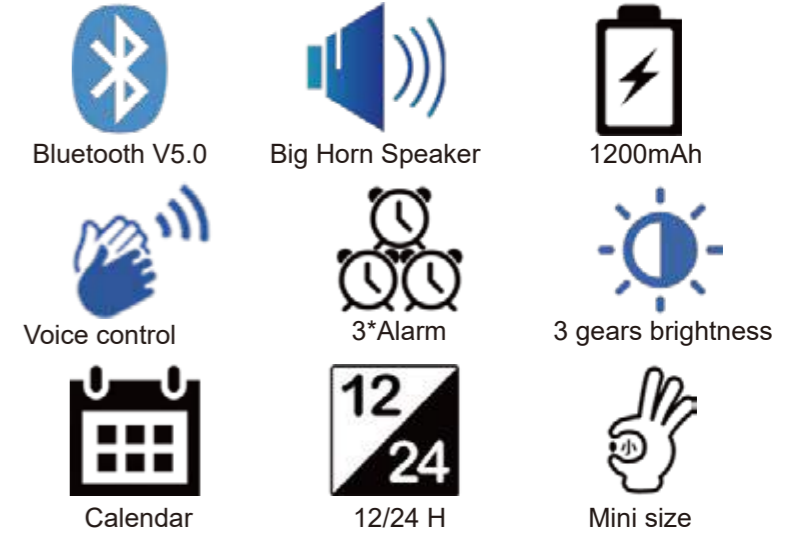

EC-W116

Size: 8*8*6 CM
Material: MDF+PVC
Power: 1200mAh Li-on battery,
Type-C cable (incl.)

1. Function/ feature:
1) Bluetooth speaker
  2) Time date display
  3) Three Alarm setting
  4) Three brightness
  5) 12H/ 24H setting
  6) Time memory function
  7) Voice control