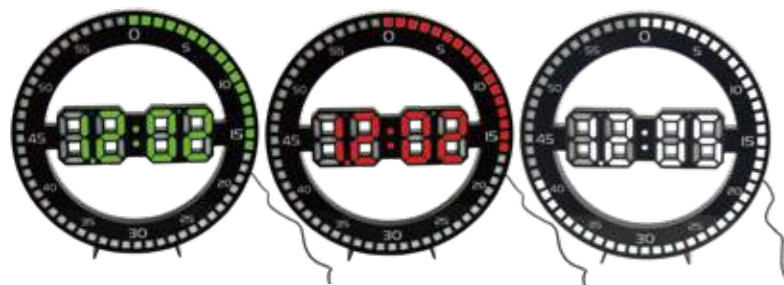

EM-D010

Remote Control Large LED Wall Clock

Size: 39*13*2.2 CM

Material: ABS

Function/ feature:

- 1) Time, day, year, temperature display
- 2) Three alarm setting
- 3) Ten grades of brightness
- 4) 99'99" Timer
- 5) °C/°F switch
- 6) 12/24H switch
- 7) Time memory function

EM-D008

Digital LED Alarm Clock

Size: 30*30*2.5 CM

Material: ABS

Power: USB cable (incl.)

Function/ feature:

- 1) Big digit time display
- 2) Month, date, calendar
- 3) Alarm
- 4) Temperature display
- 5) Four brightness adjustable
- 6) 12/24 hours
- 7) Celsius / Fahrenheit (°C / °F) switchable
- 8) Power saving function