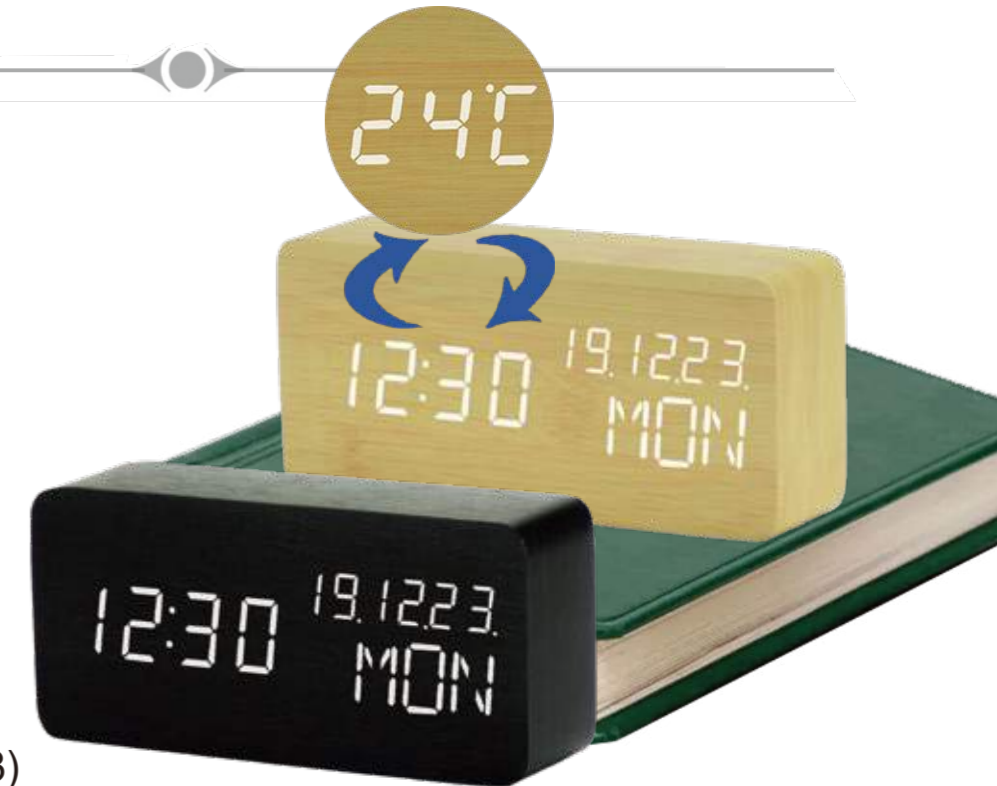

Meas: 58*34*41 CM 24pcs/ctn

GW/NW: 13.5KGS/12.5KGS

EC-W023

Size: 15*4.5*7 CM

Material: MDF+PVC

Power: 4*AAA batteries (excl.)/ USB cable (incl.)

Function/ feature:

- 1) Time, alarm, date
- 2) Temperature display
- 3) Voice controlled (power saving)
- 4) 3 group of alarm setting
- 5) 18:00-07:00 half luminance and 3 luminance to set (L1—L2—L3)
- 6) LED brightness adjustment and day/ night mode
- 7) Time memory function
- 8) Working day alarm setting

Meas: 47*37*35 CM 30pcs/ctn

GW/NW: 8.5KGS/7.5KGS

EC-W024

Size: 15*4.5*7 CM

Material: MDF+PVC

Power: 4*AAA batteries (excl.)/ USB cable (incl.)

Function/ feature:

- 1) Time, alarm, date
- 2) Temperature display
- 3) Voice controlled (power saving)
- 4) 3 group of alarm setting
- 5) 18:00-07:00 half luminance and 3 luminance to set (L1—L2—L3)
- 6) LED brightness adjustment and day/ night mode
- 7) Time memory function
- 8) Working day alarm setting

Meas: 53*30*38 CM 60pcs/ctn

GW/NW: 13.6KGS/12.6KGS

EC-W025

Size: 15*4.5*10 CM
 Material: MDF+PVC
 Power: 4*AAA batteries (excl.)/
 USB cable (incl.)

- Function/ feature:
- 1) Time, alarm, date
 - 2) Temperature display
 - 3) Voice controlled(power saving)
 - 4) 3 group of alarm setting
 - 5) 18:00-07:00 half luminance and 3 luminance to set (L1—L2—L3)
 - 6) LED brightness adjustment and day/ night mode
 - 7) Time memory function
 - 8) Working day alarm setting
- Meas: 43*39.5*41 CM 30pcs/ctn
 GW/NW: 12.3KGS/11.3KGS

EC-W026

Size: 16*4.5*8 CM
 Material: MDF+PVC
 Power: 4*AAA batteries (excl.)/
 USB cable (incl.)

- Function/ feature:
- 1) Time, alarm, date
 - 2) Temperature display
 - 3) Voice controlled(power saving)
 - 4) 3 group of alarm setting
 - 5) 18:00-07:00 half luminance and 3 luminance to set (L1—L2—L3)
 - 6) LED brightness adjustment and day/ night mode
 - 7) Time memory function
 - 8) Working day alarm setting
- Meas: 42*29.5*30.5 CM 30pcs/ctn
 GW/NW: 8.6KGS/7.6KGS