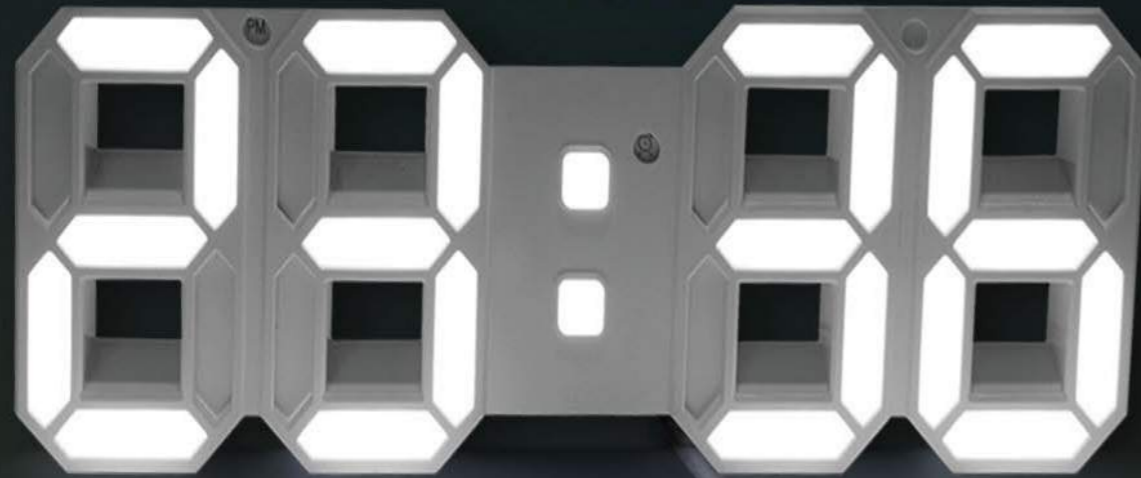

DIGITAL CLOCK