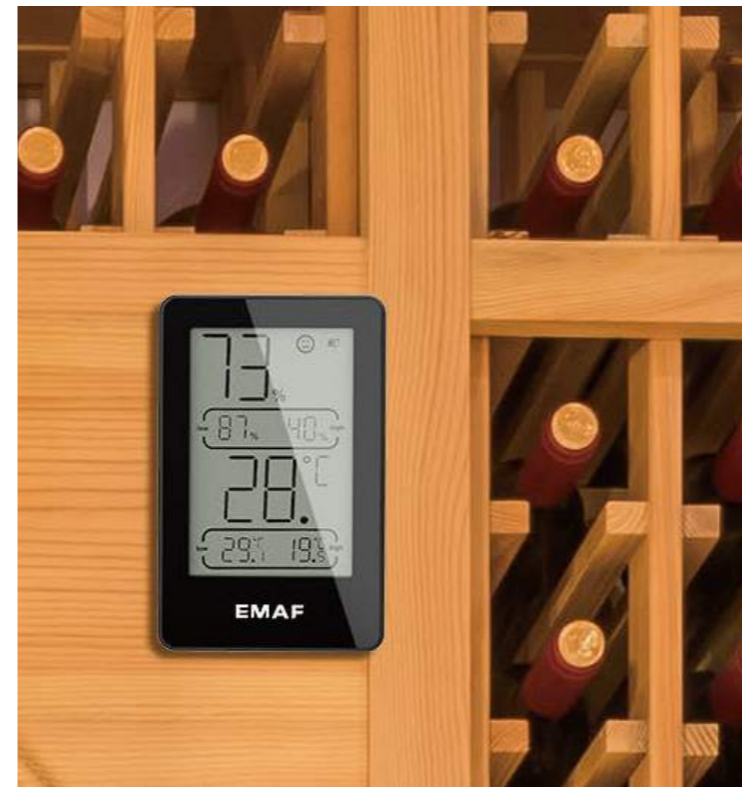

THERMOMETER