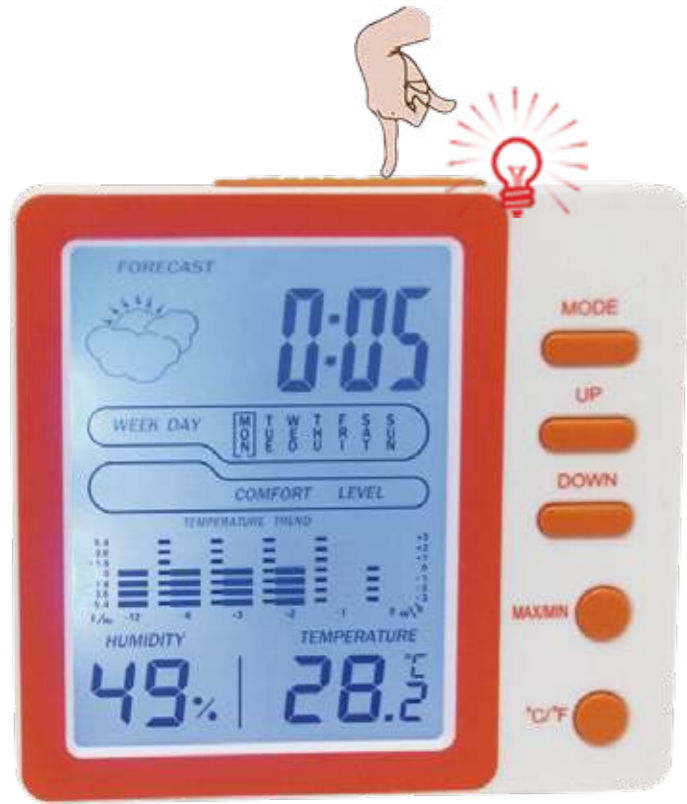

EC-057

Size: 7.8*7.8*3.5 CM

Material: ABS

Power: 2*AAA batteries (excl.)

Function/ feature:

- 1) Time, month, date
- 2) With temperature
- 3) Alarm, snooze
- 4) 12/24 hours format, led backlight

Meas: 35.5*35*25.5 CM 96pcs/ctn

GW/NW: 7.3KGS/ 6.1KGS

EC-057C

Radio Controlled Clock

Size: 8.7*1.3*7.8 CM

Material: ABS

Power: 2*AAA batteries (excl.)

Function/ feature:

- 1) Multifunction LCD clock
- 2) Time, month, date, year, week
- 3) Alarm, RCC function
- 4) Temperature in °C / °F
- 5) LED backlight

Meas: 35.5*35*25.5 CM 96pcs/ctn

GW/NW: 7.3KGS/ 6.1KGS

EC-058

Size: 10.2*2.5*11.1 CM
 Material: ABS
 Power: 2* AAA batteries (excl.)
 Function/ feature:
 1) Time display, 12/24 hour format
 2) Month, date, week, calendar
 3) Alarm, snooze
 4) With temperature
 5) With back light
 Meas: 54.5*31*24.7 CM 100pcs/ctn
 GW/NW: 10.5KGS/ 9.5KGS