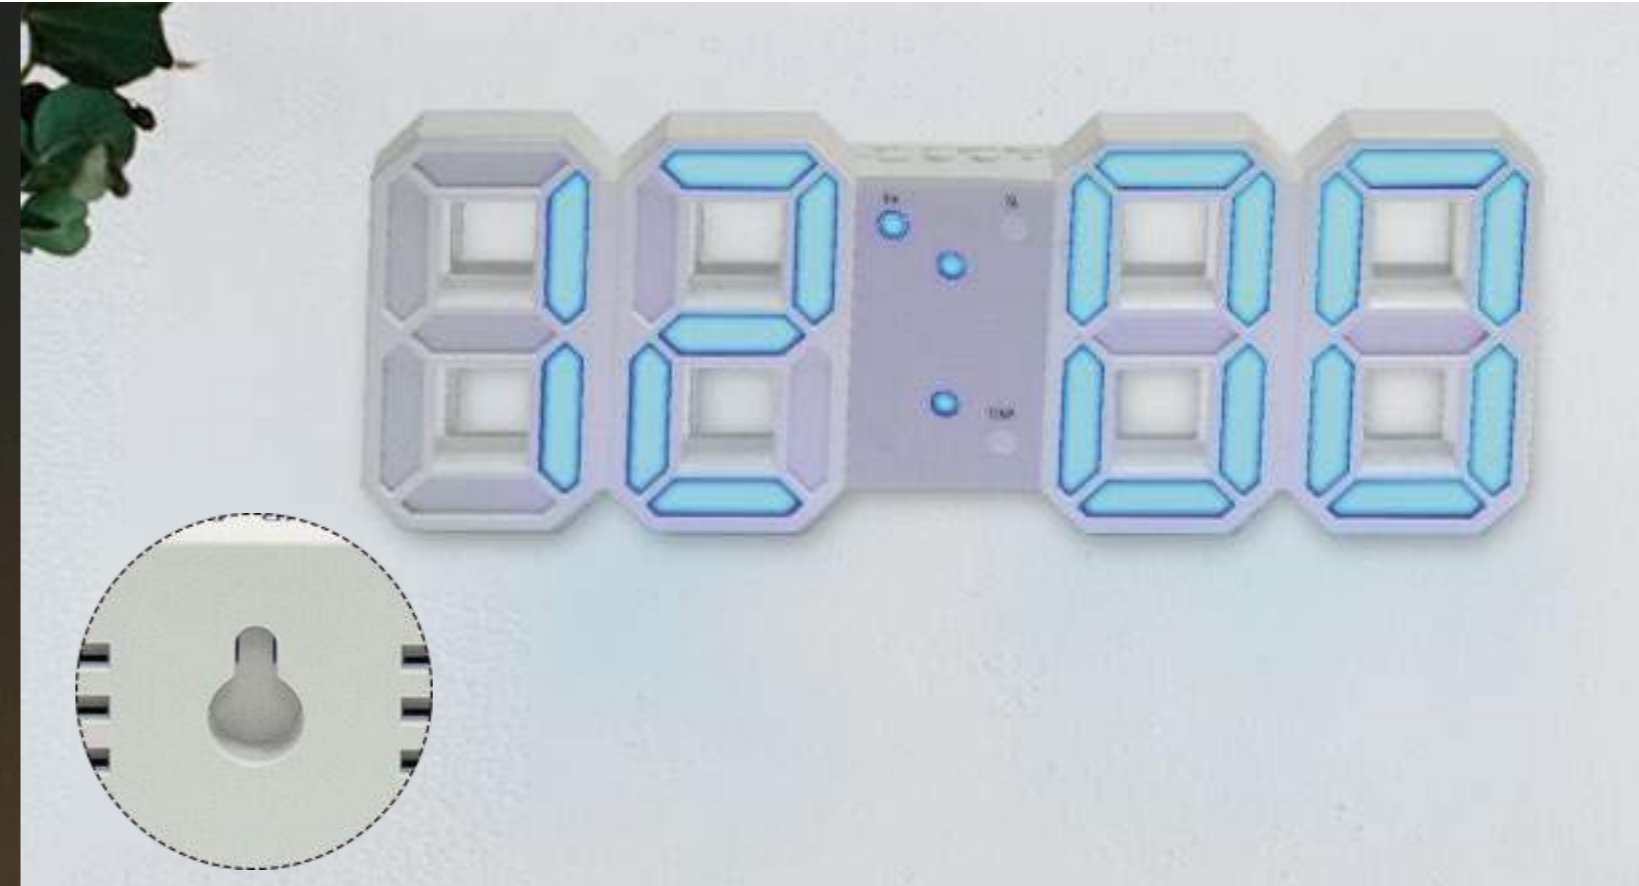

DIGITAL CLOCK