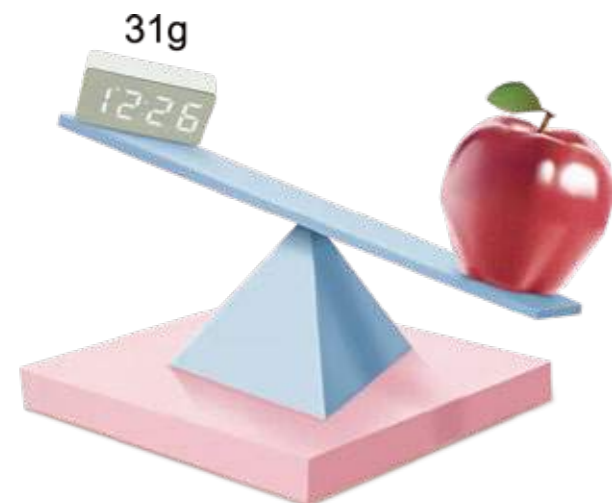

GW/NW: 18.40KGS/ 16.90KGS

EC-3698L

Size: 14.6*4.2*7.4CM

Material: ABS+PC

Power: 3*AAA batteries (excl.)/
USB cable (incl.)

Function/ feature:

- 1) Time, date, 12/24 hours format
- 2) Brightness control(L1-L2-L3)
- 3) Alarm, snooze

Meas: 49.4*46*40 CM 150pcs/ctn

GW/NW: 19.70KGS/ 18.00KGS

EC-OS001

Mini LED Mirror Clock

Size: 7.2*4*1.8 CM

Material: ABS

Power: 1*CR2032 or USB cable (incl.)
(Lengh: 1M)

Function/ feature:

- 1) Time, date and temperature display
- 2) Calendar
- 3) Three sets of alarm
- 4) Tempreture range: -10°C to 50°C
- 5) Three display modes
- 6) Working voltage: 5V

EC-OS002

Slim Mirror Clock

Size:15.1*1.2*7.5 CM